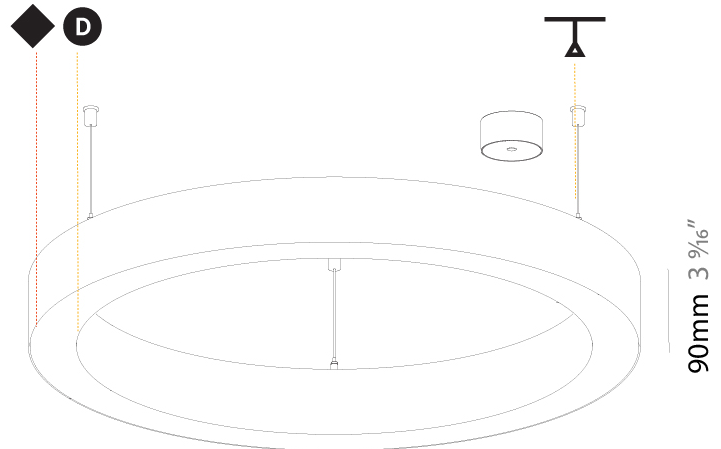

GENERAL

Series: Glorious
Subseries: Glorious Slim
Brand: Prolicht
Division: Architectural
Mounting Type: Suspension
Mounting Location: Ceiling
Subcategory: Ambient

PHYSICAL

Shape: Round
Diameter (mm): 800
Diameter (in): 31 1/2
Height (mm): 90
Height (in): 3 9/16
Max. Overall Height (mm): 2090
Max. Overall Height (in): 82 5/16
Light Distribution: Direct / Indirect
Weight (kg): 8.128
Weight (lbs): 17.92
Diffuser: PMMA - Opal or Micro-Prism
Fixture Finish: SSR / BKV / CWI / CRY / HAB / UFT / ITA / RUA / FTG / MYG / LOD / PUS / FRO / FUP / KIA / POP / BLS / SPG / MEY / GOH / GUM / CHC / COM / ABZ / JAG / OBR / MOS / ROR
Fixture Material: Aluminum
Cable Details: 2000mm or 6000mm Transparent Cable

ELECTRICAL

Lamp Type: LED (Zhaga Standard)
Input Wattage (W): 56 / 52.5
Total Output Wattage (W): 48 / 45
Dimming: Tri-Mode (Non-Dimming and Phase Dimming (120Vac only) and 0-10V Dimming)
Driver Included: Yes
Driver Location: Integrated
Driver Type: Constant Current - Universal
Driver Class: Class 2
Input Voltage (V): 120 - 277
Constant Current (MA): 350

LED

Color Temperature (°K): 3000 / 3500 / 4000
Max. Delivered Lumen (lm): 9830 / 10035 / 10240
CRI: >80 CRI
Lamp Life (hrs): 50000

OPTICAL

RATINGS AND CERTIFICATIONS

Certified By: Certified for North American Standards
IP rating: IP20

Ø 670mm 26 3/8"

Ø 800mm 31 1/2"