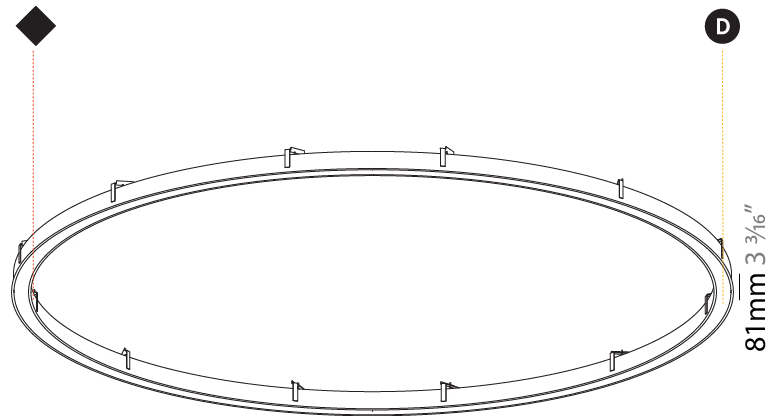

GENERAL

Series: Glorious
Subseries: Glorious Slim
Brand: Prolicht
Division: Architectural
Mounting Type: Recessed
Mounting Location: Ceiling
Subcategory: Ambient

PHYSICAL

Shape: Round
Diameter (mm): 3016
Diameter (in): 118 3/4
Height (mm): 81
Height (in): 3 3/16
Min. Recessing Depth (mm): 120
Min. Recessing Depth (in): 4 3/4
Light Distribution: Direct
Weight (kg): 27.132
Weight (lbs): 59.69
Diffuser: [PMMA - Opal or Micro-Prism](#)
Fixture Finish: [SSR / BKV / CWI / CRY / HAB / UFT / ITA / RUA / FTG / MYG / LOD / PUS / FRO / FUP / KIA / POP / BLS / SPG / MEY / GOH / GUM / CHC / COM / ABZ / JAG / OBR / MOS / ROR](#)
Fixture Material: Aluminum
Cut-out Measurements: 3007mm / 118 3/8" x 2863mm / 112 11/16"

ELECTRICAL

Lamp Type: LED (Zhaga Standard)
Input Wattage (W): 224
Total Output Wattage (W): 192
Dimming: [Tri-Mode (Non-Dimming and Phase Dimming (120Vac only) and 0-10V Dimming)](#)
Driver Included: Yes
Driver Location: Integrated
Driver Type: Constant Current - Universal
Driver Class: Class 2
Input Voltage (V): 120 - 277
Constant Current (MA): 350

LED

Color Temperature (°K): [3000 / 3500 / 4000](#)
Max. Delivered Lumen (lm): 27160 / 27724 / 28290
CRI: >80 CRI
Efficiency (%): 0.884
Lamp Life (hrs): 50000

OPTICAL

RATINGS AND CERTIFICATIONS

Certified By: Certified for North American Standards
IP rating: IP20

Ø 2854mm 112 3/8"

Ø 3016mm 118 3/4"

3007mm x 2863mm
118 3/8" x 112 11/16"

120mm
4 3/4"

10 - 30mm
3/8" - 1 3/16"