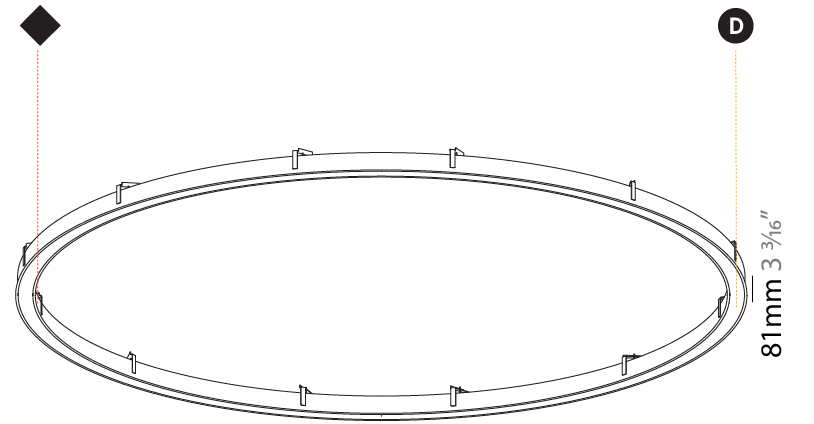

GENERAL

Series: Glorious
Subseries: Glorious Slim
Brand: Prolicht
Division: Architectural
Mounting Type: Recessed
Mounting Location: Ceiling
Subcategory: Ambient

PHYSICAL

Shape: Round
Diameter (mm): 5216
Diameter (in): 205 ³/₈
Height (mm): 81
Height (in): 3 ³/₁₆
Min. Recessing Depth (mm): 120
Min. Recessing Depth (in): 4 ³/₄
Light Distribution: Direct
Weight (kg): 47.924
Weight (lbs): 106.00
Diffuser: PMMA - Opal or Micro-Prism
Fixture Finish: SSR / BKV / CWI / CRY / HAB / UFT / ITA / RUA / FTG / MYG / LOD / PUS / FRO / FUP / KIA / POP / BLS / SPG / MEY / GOH / GUM / CHC / COM / ABZ / JAG / OBR / MOS / ROR
Fixture Material: Aluminum
Cut-out Measurements: 5207mm / 205" x 5063mm / 199 5/16"

ELECTRICAL

Lamp Type: LED (Zhaga Standard)
Input Wattage (W): 392
Total Output Wattage (W): 336
Dimming: Tri-Mode (Non-Dimming and Phase Dimming (120Vac only) and 0-10V Dimming)
Driver Included: Yes
Driver Location: Integrated
Driver Type: Constant Current - Universal
Driver Class: Class 2
Input Voltage (V): 120 - 277
Constant Current (MA): 350

LED

Color Temperature (°K): 3000 / 3500 / 4000
Max. Delivered Lumen (lm): 47520 / 48510 / 49500
CRI: >80 CRI
Efficiency (%): 0.884
Lamp Life (hrs): 50000

OPTICAL

RATINGS AND CERTIFICATIONS

Certified By: Certified for North American Standards
IP rating: IP20

Ø 5054mm 199"

Ø 5216mm 205 ³/₈ "

5207mm x 5063mm
205" x 199 ⁵/₁₆ "

120mm
4 ³/₄ "

10 - 30mm
³/₈" - 1 ³/₁₆ "