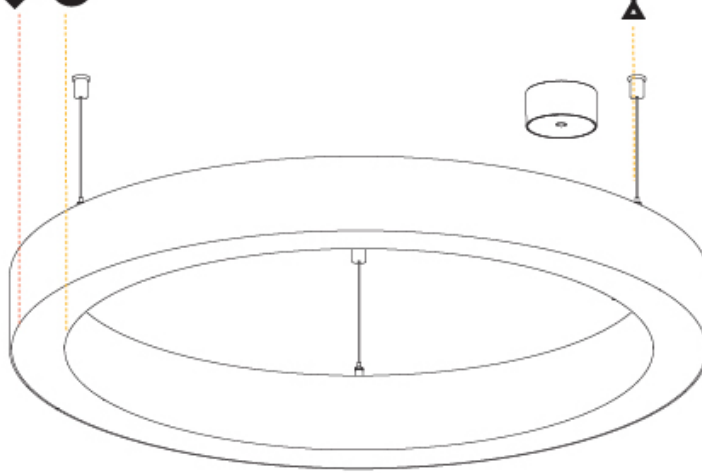

PROJECT	_____
TYPE	_____
SPECIFIER	_____
QUANTITY	_____
DATE	_____

For Color / Finish Chart & Symbology see Appendix or product page downloadable area.

°K

Dimming	DP	DV		
	Phase	0-10V		
Color Temperature	30K	35K	°K	
	3000K	3500K		40K
Diffuser	01	02	D	
	Opal	Micro-Prism		
Suspension Cable Color and Length	..05	..10	T	
	2000	6000		

ORDER-EXAMPLE: °K

L3XXXX- DV 30K 02 01 05

0-10V
3000K
Black
Opal
2000mm/Trans