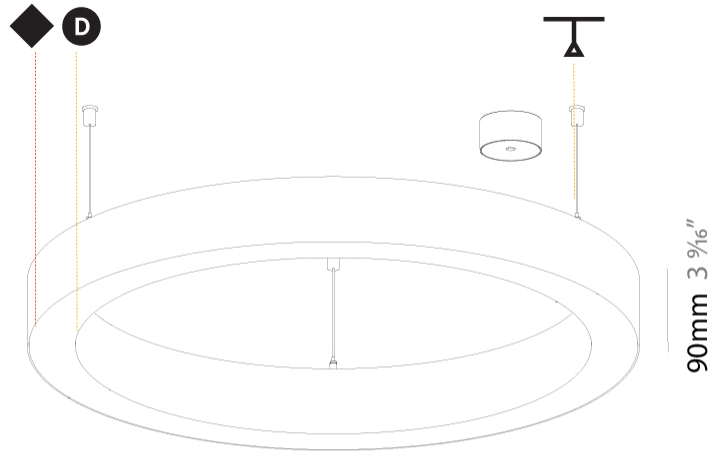

GENERAL

Series: Glorious
 Subseries: Glorious Slim
 Brand: Prolicht
 Division: Architectural
 Mounting Type: Suspension
 Mounting Location: Ceiling
 Subcategory: Ambient

PHYSICAL

Shape: Round
 Diameter (mm): 800
 Diameter (in): 31 1/2
 Height (mm): 90
 Height (in): 3 9/16
 Max. Overall Height (mm): 2090
 Max. Overall Height (in): 82 5/16
 Light Distribution: Direct
 Weight (kg): 6.772
 Weight (lbs): 14.93
 Diffuser: [PMMA - Opal or Micro-Prism](#)
 Fixture Finish: [SSR / BKV / CWI / CRY / HAB / UFT / ITA / RUA / FTG / MYG / LOD / PUS / FRO / FUP / KIA / POP / BLS / SPG / MEY / GOH / GUM / CHC / COM / ABZ / JAG / OBR / MOS / ROR](#)
 Fixture Material: Aluminum
 Cable Details: 2000mm or 6000mm Transparent Cable

OPTICAL

Beam Angle: 110

RATINGS AND CERTIFICATIONS

Certified By: Certified for North American Standards
 IP rating: IP20

Ø 670mm 26 3/8"

Ø 800mm 31 1/2"

90mm 3 9/16"

PROJECT	_____
TYPE	_____
SPECIFIER	_____
QUANTITY	_____
DATE	_____